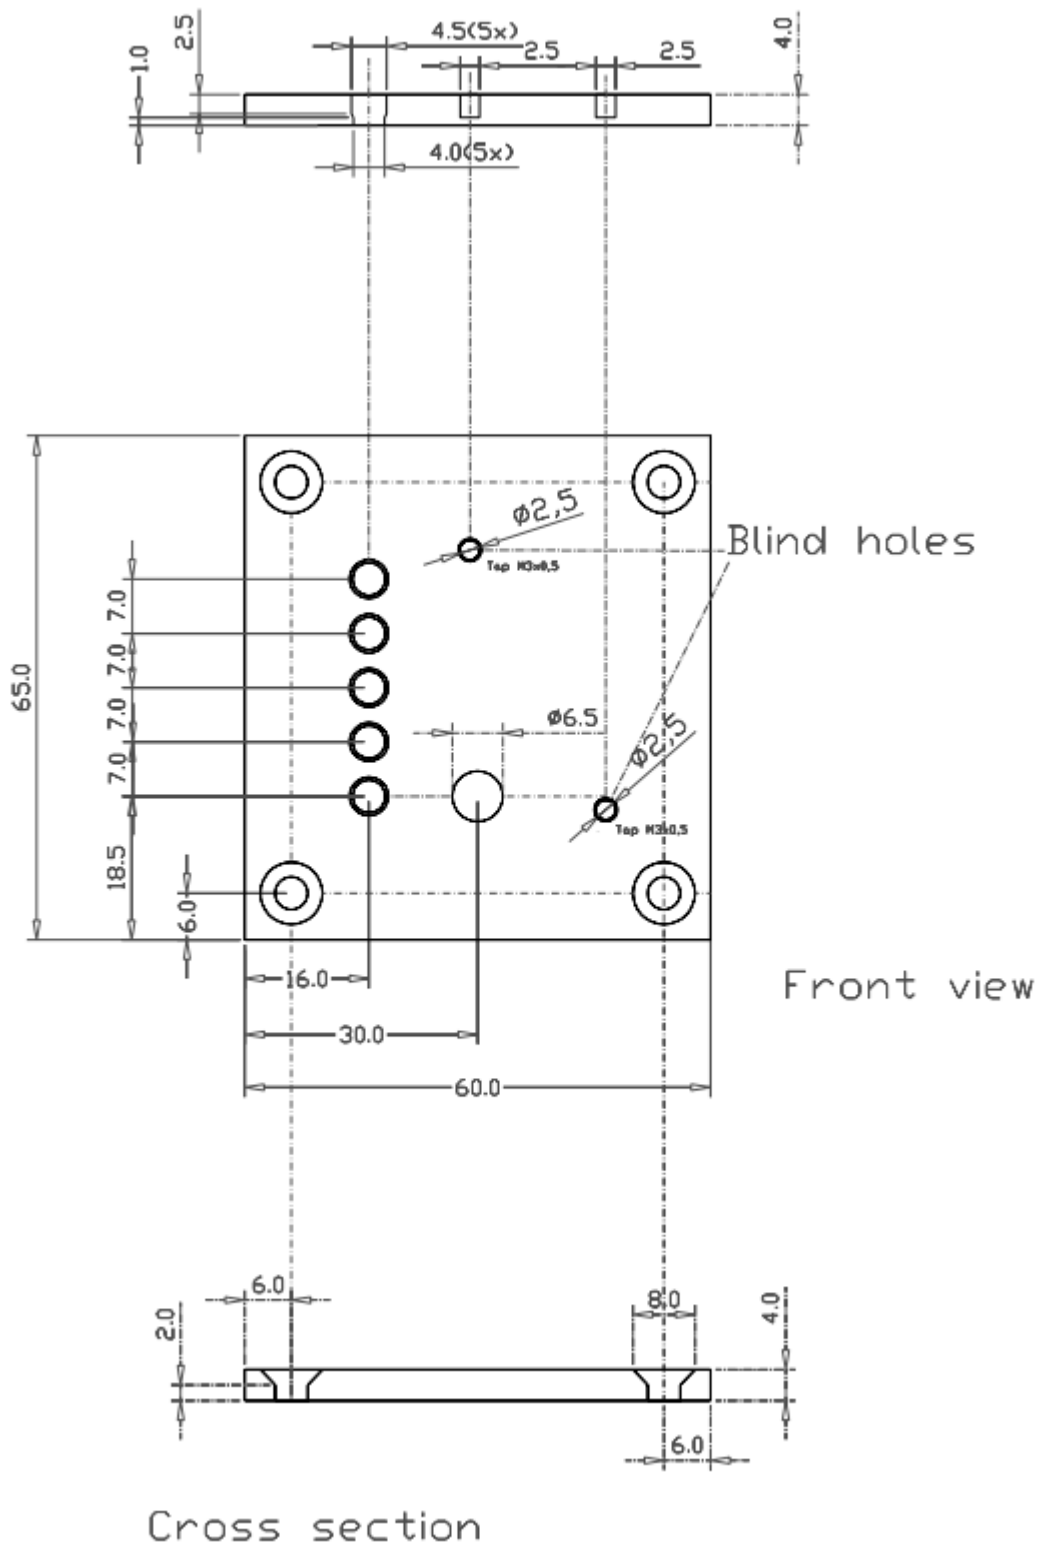

Dimensions in mm

Dimensions of metal panel

REC030001210 Inverter Control

Revision : v2.0
Date : 11-12-2023

Page 1 of 1